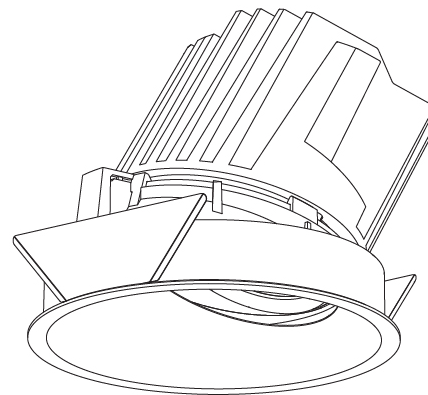

PHYSICAL

Shape: Round
Diameter (mm): 139
Diameter (in): 5 1/2
Height (mm): 126
Height (in): 4 15/16
Ceiling Thickness (mm): 10 / 12.5 / 15
Ceiling Thickness (in): 3/8 or 1/2 or 9/16
Min. Recessing Depth (mm): 140
Min. Recessing Depth (in): 5 1/2
Light Distribution: Adjustable / Asymmetric
Weight (kg): 0.816
Weight (lbs): 1.8
Fixture Finish: SSR / BKV / CWI / CRY / HAB / UFT / ITA / RUA / FTG / MYG / LOD / PUS / FRO / FUP / KIA / POP / BLS / SPG / MEY / GOH / GUM / CHC / COM / ABZ / JAG / OBR / MOS / ROR
Fixture Material: Aluminum Die Cast
Cut-out Measurements: 130mm / 5 1/8"

ELECTRICAL

Lamp Type: LED (Zhaga Standard)
Input Wattage (W): 28.6
Total Output Wattage (W): 26
Dimming: Tri-Mode (Non-Dimming and Phase Dimming (120Vac only) and 0-10V Dimming)
Driver Included: No
Driver Location: Recessed Housing
Driver Type: Constant Current - Universal
Driver Class: Class 2
Housing: See components
Input Voltage (V): 120 - 277
Constant Current (MA): 700

LED

Number of LEDs: 1
Color Temperature (°K): 2700 / 3000 / 3500 / 4000
Max. Delivered Lumen (lm): 2320 / 2380 / 2499 / 2550
Nominal Lumen (lm): 3210 / 3290 / 3459 / 3530
CRI: >90 CRI
Lamp Life (hrs): 50000

OPTICAL

Reflector: 20 / 25 / 40
Adjustability: Fixed

RATINGS AND CERTIFICATIONS

Certified By: Certified for North American Standards
IP rating: IP20