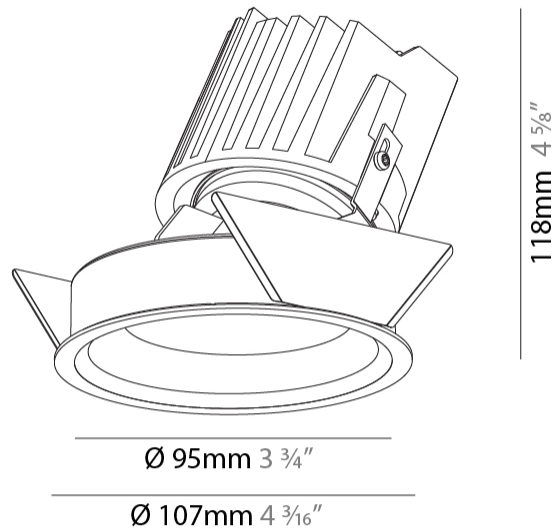

PHYSICAL

Shape: Round
Diameter (mm): 107
Diameter (in): 4 ³/₁₆
Height (mm): 118
Height (in): 4 ⁵/₈
Ceiling Thickness (mm): 10 / 12.5 / 15
Ceiling Thickness (in): 3/8 or 1/2 or 9/16
Min. Recessing Depth (mm): 140
Min. Recessing Depth (in): 5 ¹/₂
Light Distribution: Adjustable / Asymmetric
Weight (kg): 0.473
Weight (lbs): 1.04
Fixture Finish: SSR / BKV / CWI / CRY / HAB / UFT / ITA / RUA / FTG / MYG / LOD / PUS / FRO / FUP / KIA / POP / BLS / SPG / MEY / GOH / GUM / CHC / COM / ABZ / JAG / OBR / MOS / ROR
Fixture Material: Aluminum Die Cast
Cut-out Measurements: 98mm / 3 7/8"

ELECTRICAL

Lamp Type: LED (Zhaga Standard)
Input Wattage (W): 16.5
Total Output Wattage (W): 14
Dimming: Tri-Mode (Non-Dimming and Phase Dimming (120Vac only) and 0-10V Dimming)
Driver Included: No
Driver Location: Recessed Housing
Driver Type: Constant Current - Universal
Driver Class: Class 2
Housing: See components
Input Voltage (V): 120 - 277
Constant Current (MA): 350

LED

Number of LEDs: 1
Color Temperature (°K): 2700 / 3000 / 3500 / 4000
Max. Delivered Lumen (lm): 1030 / 1070 / 1117 / 1140
Nominal Lumen (lm): 1386 / 1438 / 1511 / 1542
CRI: >90 CRI
Lamp Life (hrs): 50000

OPTICAL

Reflector: 20 / 40 / 60
Adjustability: Fixed

RATINGS AND CERTIFICATIONS

Certified By: Certified for North American Standards
IP rating: IP20

PROJECT
TYPE
SPECIFIER
QUANTITY
DATE